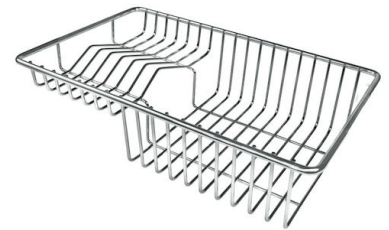

Small radius Bowls with squared shapes with a modern design and an increased capacity, for a minimal aesthetics connected with an extreme practicality.

TECHNICAL DATA

OPTIONAL ACCESSORIES

Chopping Board
8631 300

Grating kit complete with ring support and food collection tray
8159 101
* only in combination with the accessory
8644 101

HPDE Chopping board
8657 001

HPDE Chopping board GREY
8657 002

Iroko-wood sliding chopping board with stainless steel colander
8644 044

Stainless Steel dishes holder
8100 303
* only in combination with the accessory
8644 101

Stainless steel perforated pan
8151 000
* only in combination with the accessory
8644 101

Twin Chopping Board
8644 101